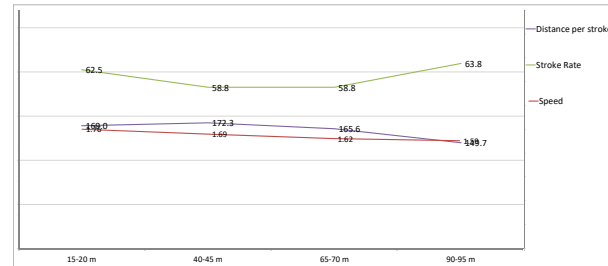

Adam Peaty

Main data comparison

Powered by Dartfish

By Stefano Nurra