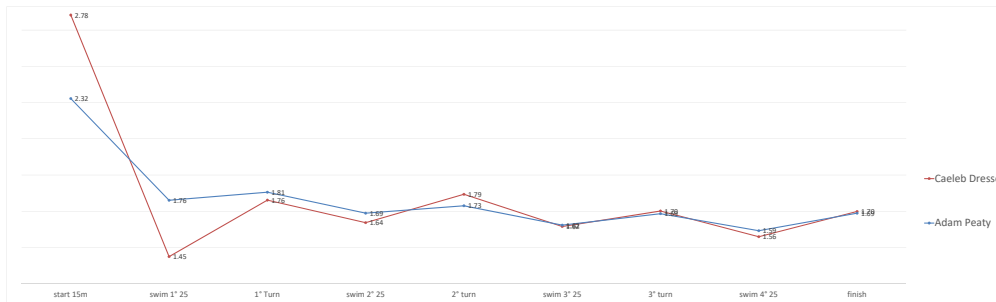

Data comparison

Speed Comparison

Comparison Distance per stroke - Stroke Rate - Speed

Caeleb Dressel