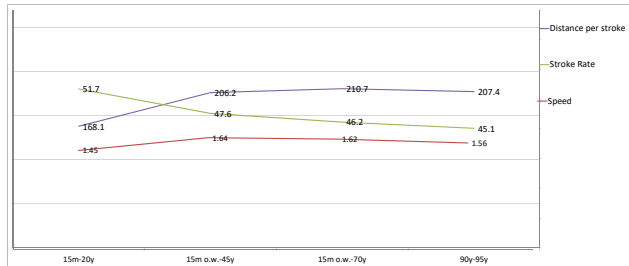

Data comparison

Speed Comparison

Comparison Distance per stroke - Stroke Rate - Speed

Caeleb Dressel

Adam Peaty

Main data comparison

Powered by Dartfish

By Stefano Nurra